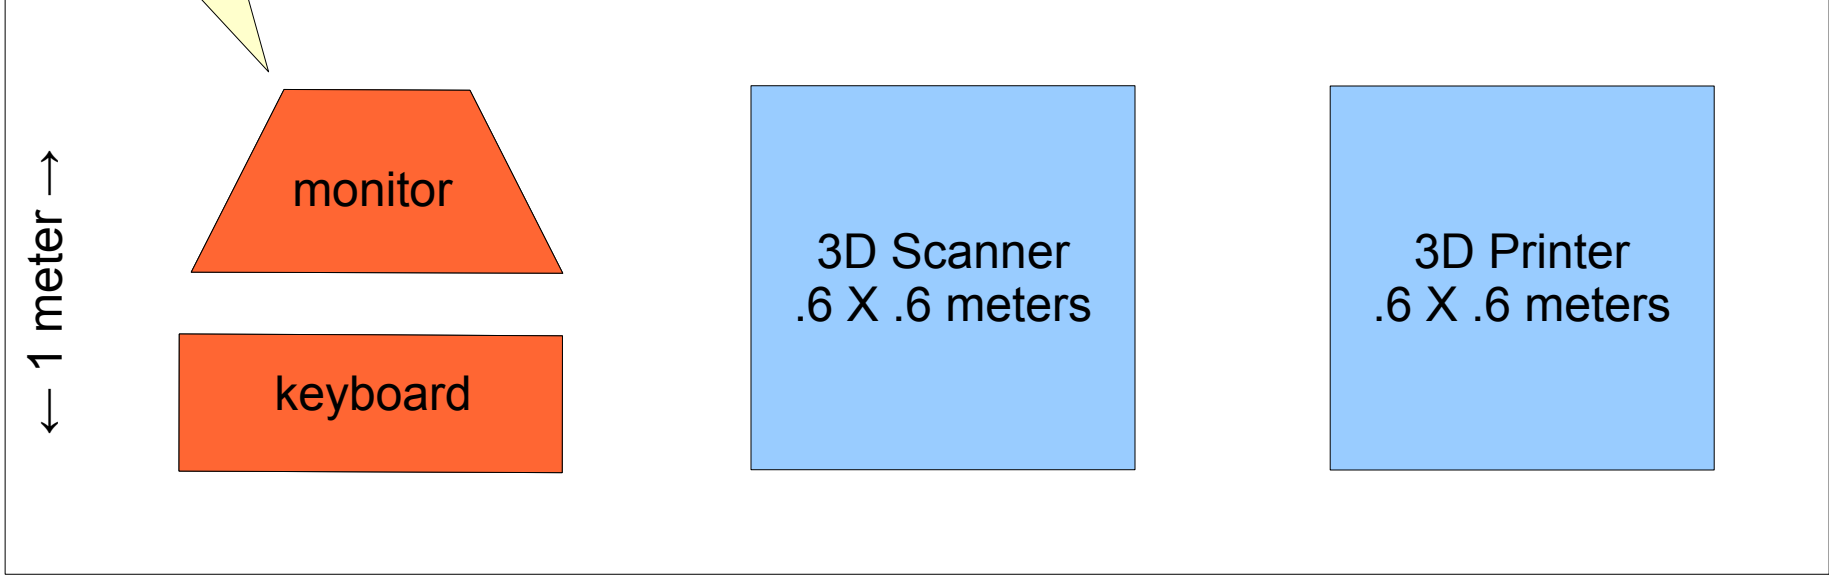

Internet drop

Power outlet for 4 inputs

**3D printing space
3.5 meters X 5 meters**